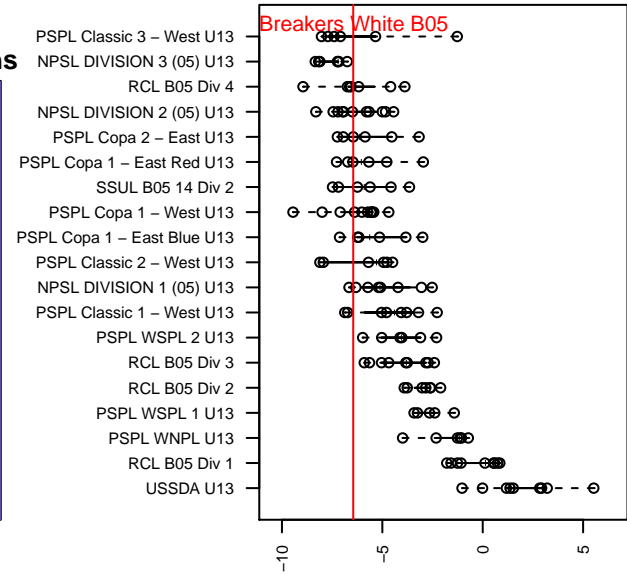

Breakers White B05

Breakers SC
 Spokane, WA
 B05 total strength=644
 attack=1.11 defense=0.3
 fall league = PSPL Copa 2 – East U13
 spr league = Spr PSPL EWA – '05 Copa 2 – East U13

alt names used:
 IEYSA B05 Breakers FC White Trombold
 IEYSA B05 Breakers FC White Trombold

Venues played:
 2017 PSPL Copa 2 – East U13
 2017 Spr PSPL EWA – '05 Copa 2 – East U13

**attack and defense variance (black dot)
relative to other teams
and top 10 in region**

**attack and defense rating
relative to others at age
and all opponents in last 13 months**