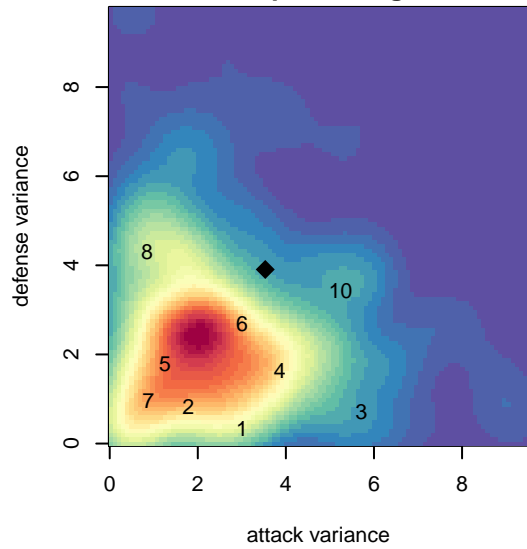

Breakers White B05

Breakers SC
 Spokane, WA
 B05 total strength=644
 attack=1.11 defense=0.3
 fall league = PSPL Copa 2 – East U13
 spr league = Spr PSPL EWA – '05 Copa 2 – East U13

alt names used:
 IEYSA B05 Breakers FC White Trombold
 IEYSA B05 Breakers FC White Trombold

Venues played:
 2017 PSPL Copa 2 – East U13
 2017 Spr PSPL EWA – '05 Copa 2 – East U13

**attack and defense variance (black dot)
relative to other teams
and top 10 in region**

**attack and defense rating
relative to others at age
and all opponents in last 13 months**