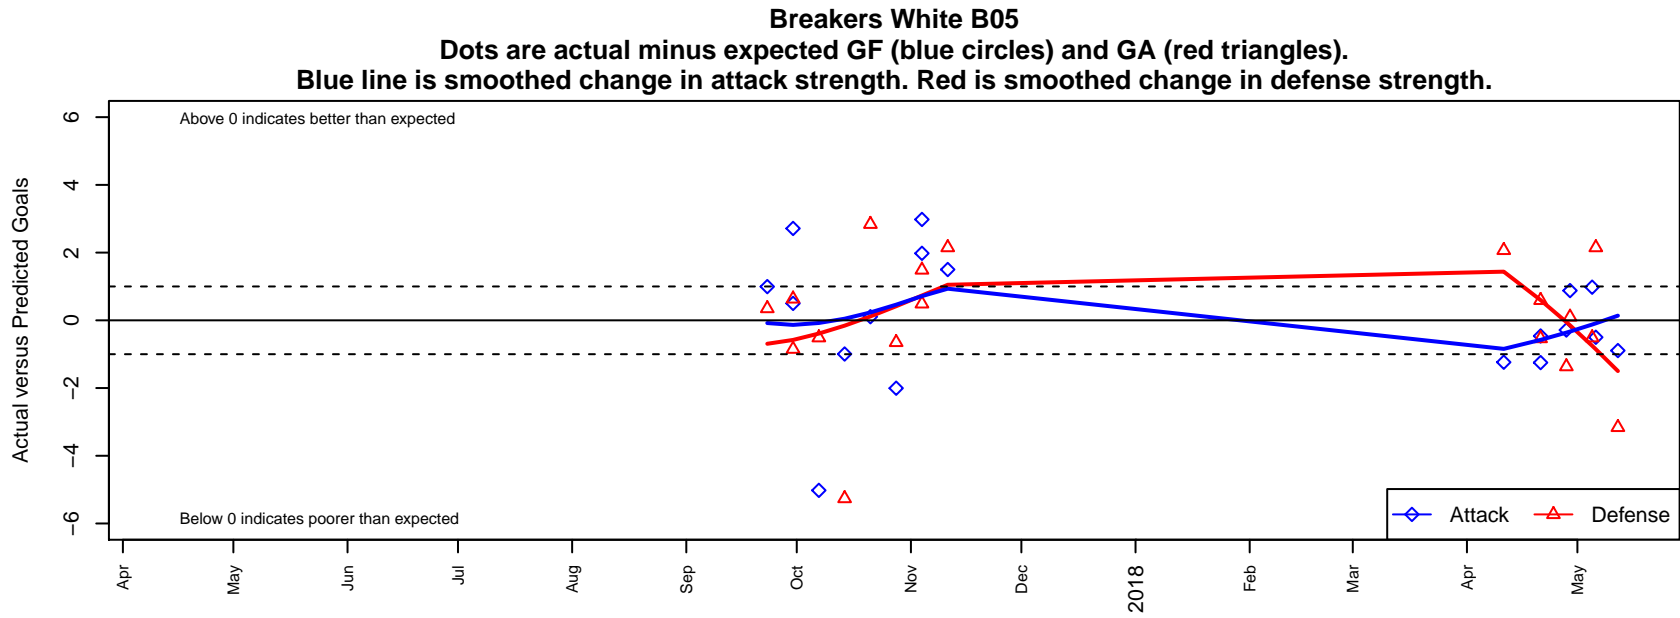

**attack and defense variance (black dot)
relative to other teams
and top 10 in region**

**attack and defense rating
relative to others at age
and all opponents in last 13 months**

Breakers White B05

Breakers SC
Spokane, WA
B05 total strength=644
attack=1.11 defense=0.3
fall league = PSPL Copa 2 – East U13
spr league = Spr PSPL EWA – '05 Copa 2 – East U13

alt names used:
IEYSA B05 Breakers FC White Trombold
IEYSA B05 Breakers FC White Trombold

Venues played:
2017 PSPL Copa 2 – East U13
2017 Spr PSPL EWA – '05 Copa 2 – East U13