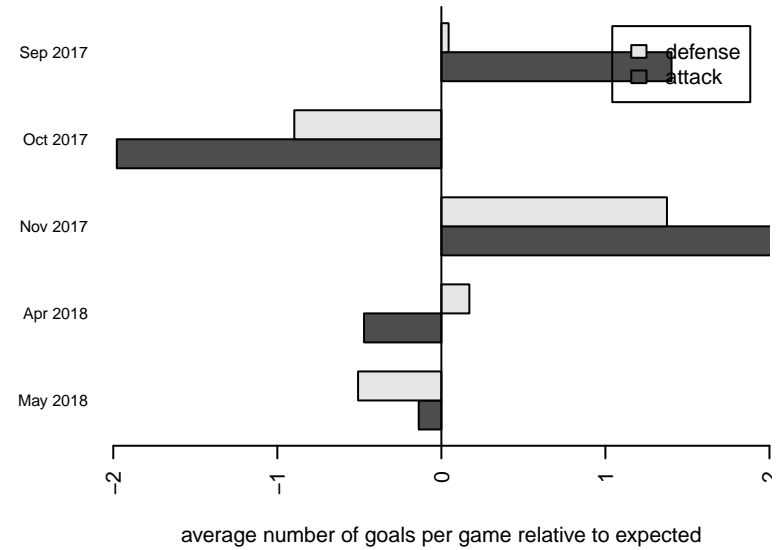

Performance relative to 13 month average